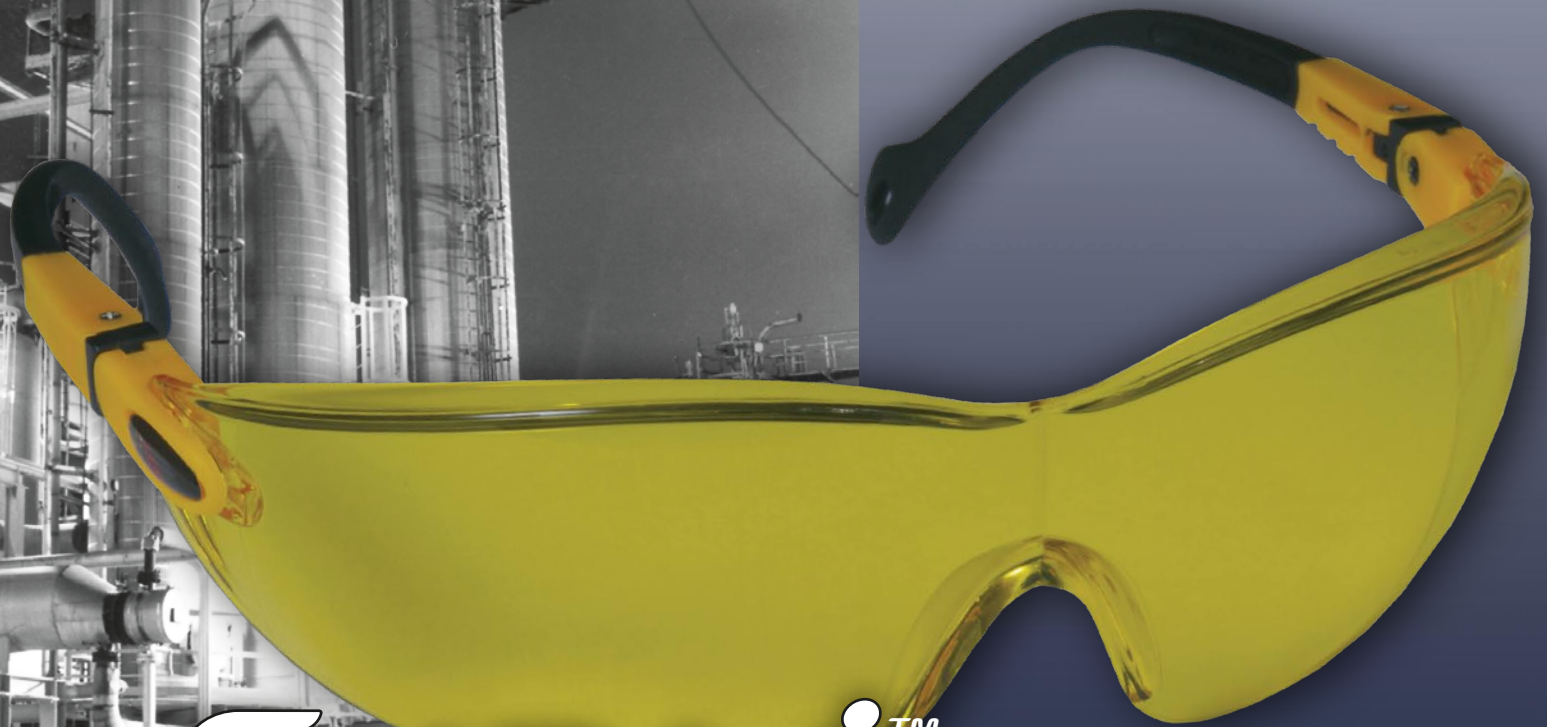

Canasafe™

Protecting Eyes Globally, Envisioning the Future...

A versatile spectacle for multiple-use industries - Curv-i is offered with various lens options to suit a multitude of tasks found in the workplace. Curv-i is stylishly contoured to wrap around the orbital area for a trendy look whilst maintaining excellent coverage - Where it counts!

Curv-i™

Canasafe Industries
Toronto, Ontario,
Canada
www.canasafe.com

Protecting Eyes Globally, Envisioning the Future...

Curv-i offers exceptional protection over the full orbital eye area, adjustable temple length and pantoscopic movement. The molded-in nosepiece adds to the rigidity of the lens delivering more strength where it's needed most.

Adjustable temple length and pantoscopic movement

Anti-Fog/ Anti-Scratch Polycarbonate lens absorbs 99.9% UV

Molded-in Nosepiece

Curv-i™

Lenses Clear, Gray, Amber & IR3

Curv-i safety eyewear comes standard with "i-Cote" Anti-Fog/Anti-Scratch coating, 99.9% UV protection and an eyeglass cord. From our perspective, these features are mandatory on safety eyewear, not options! Curv-i eyewear meets ANSI Z87.1-2003 and EN 166:2001. Driving the standard forward. Envisioning the future...