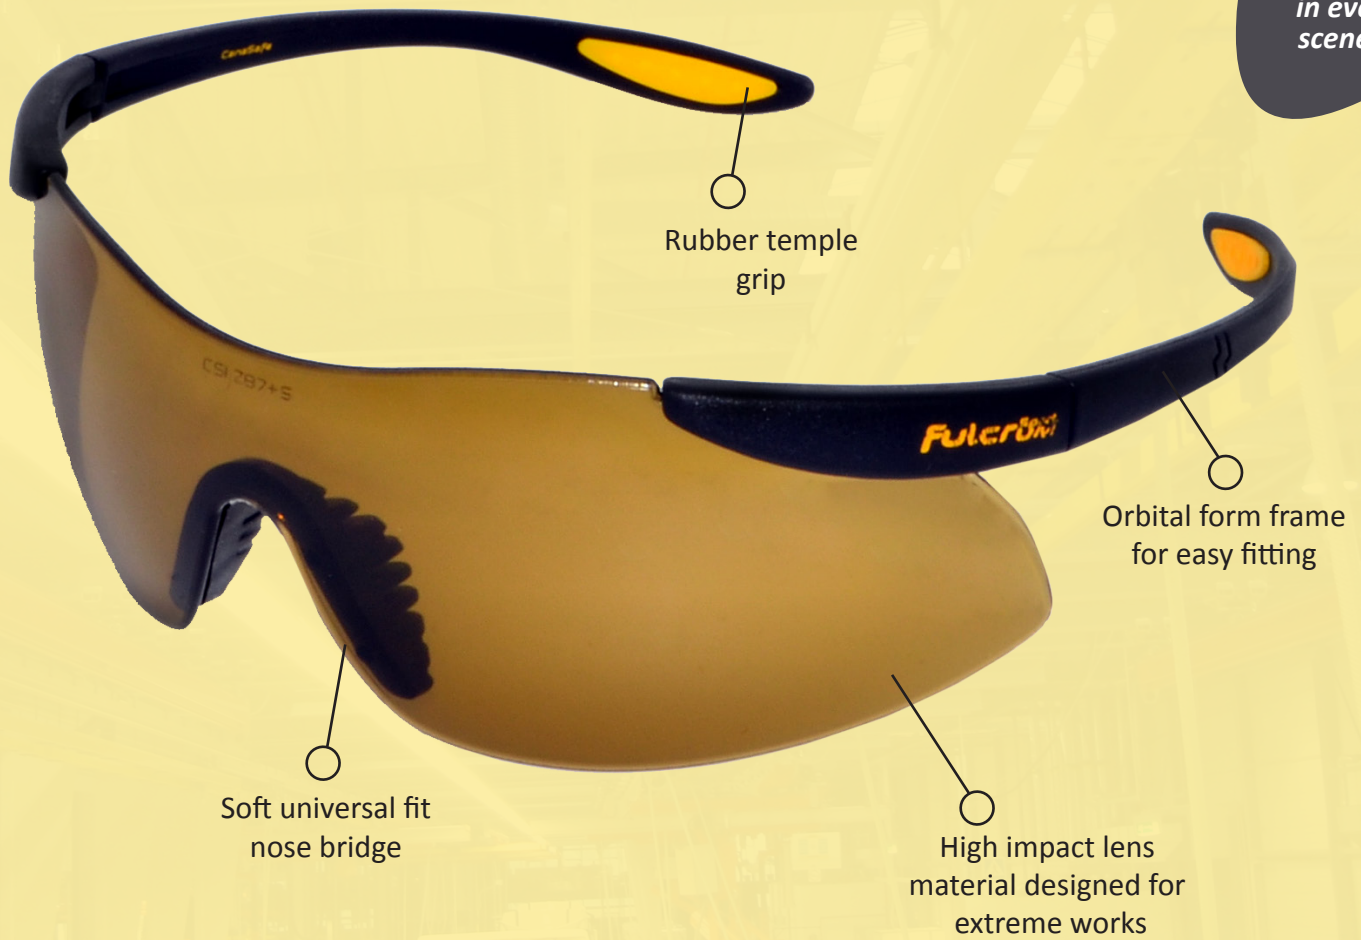

CanaSafeTM

*...Protecting Globally,
Envisioning the Future...*

PUSHING THE LIMITS TO THE EXTREME!

FULCRUM
Sport

*There is safety
in every
scenery*

When things gets tough, the tough get even better. Fulcrum Sport redefines eyewear design. Whether you're looking for style or performance, Fulcrum Sport™ athletic build fits all your needs. The orbital form of the frame gives you and your peers an edge to a more safety level. It hugs the head just right to protect you more.

Product Ordering Information:

Product	Product Description	Unit/Case	Case Weight (lbs/kgs)	Case Dimensions (mm/in)
 #20160	Fulcrum Sport, Clear Lens	100	22.93 lbs./ 10.4 kgs.	785 x 600 x 210 mm 30.9 x 23.6 x 8.3 in
 #20161	Fulcrum Sport, Bronze Lens	100	22.93 lbs./ 10.4 kgs.	785 x 600 x 210 mm 30.9 x 23.6 x 8.3 in